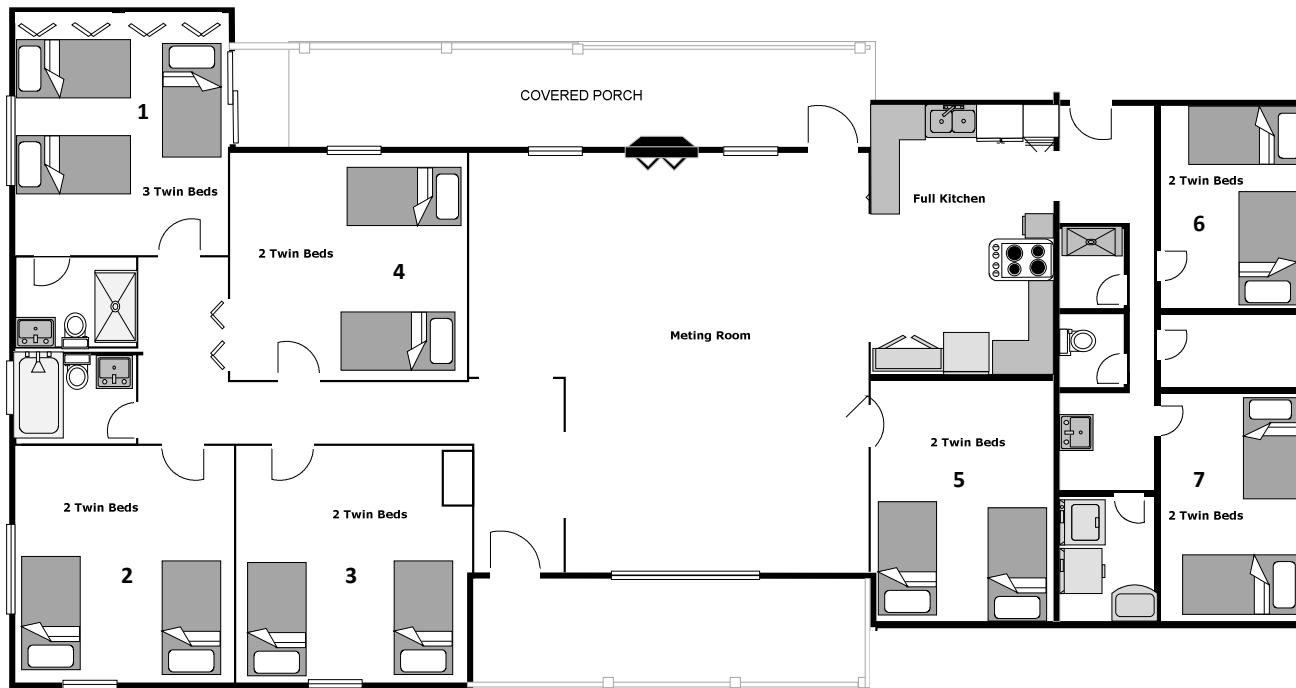

RETREAT HOUSE

Sleeps 15 people in 7 rooms.

With seven bedrooms, full kitchen facilities, screened porch and a large meeting room, the Retreat House provides the perfect retreat setting for smaller groups.