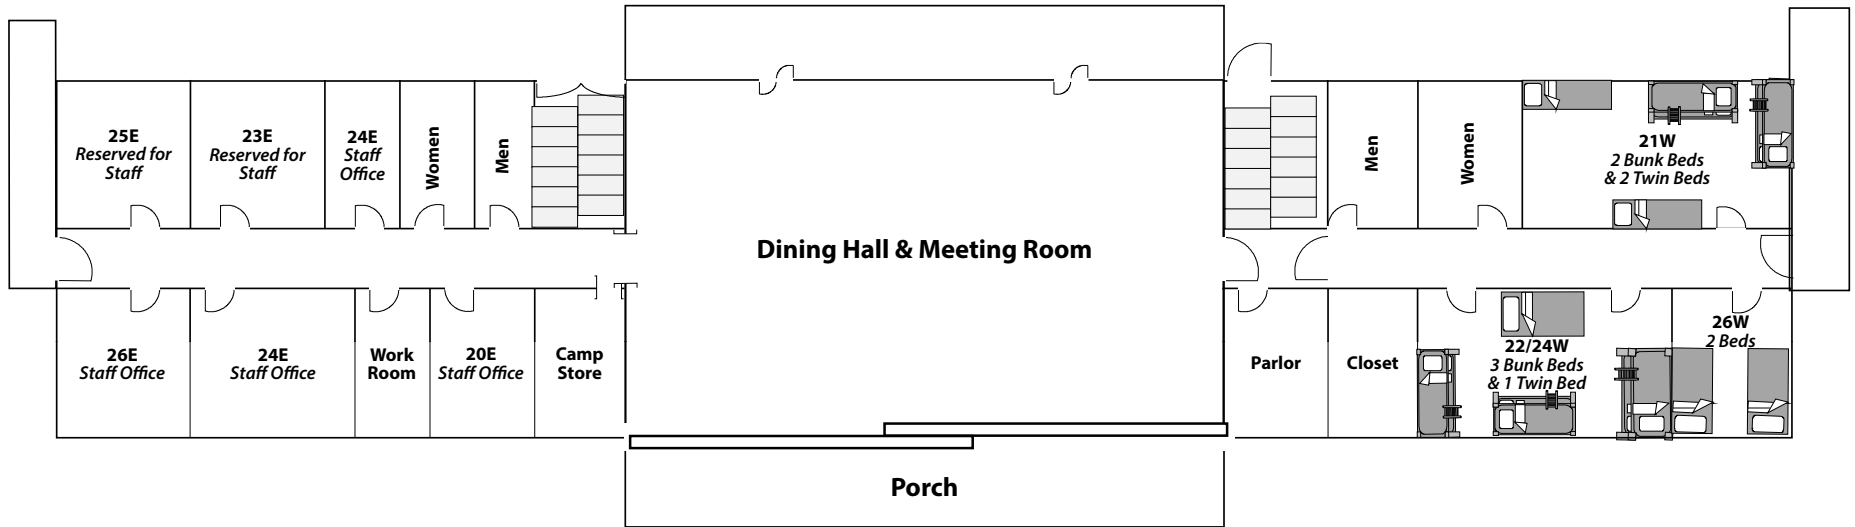

CEDAR LODGE

- Sleeps up to 44 people in 12 rooms -

Upper Cedar Lodge

Lower Cedar Lodge