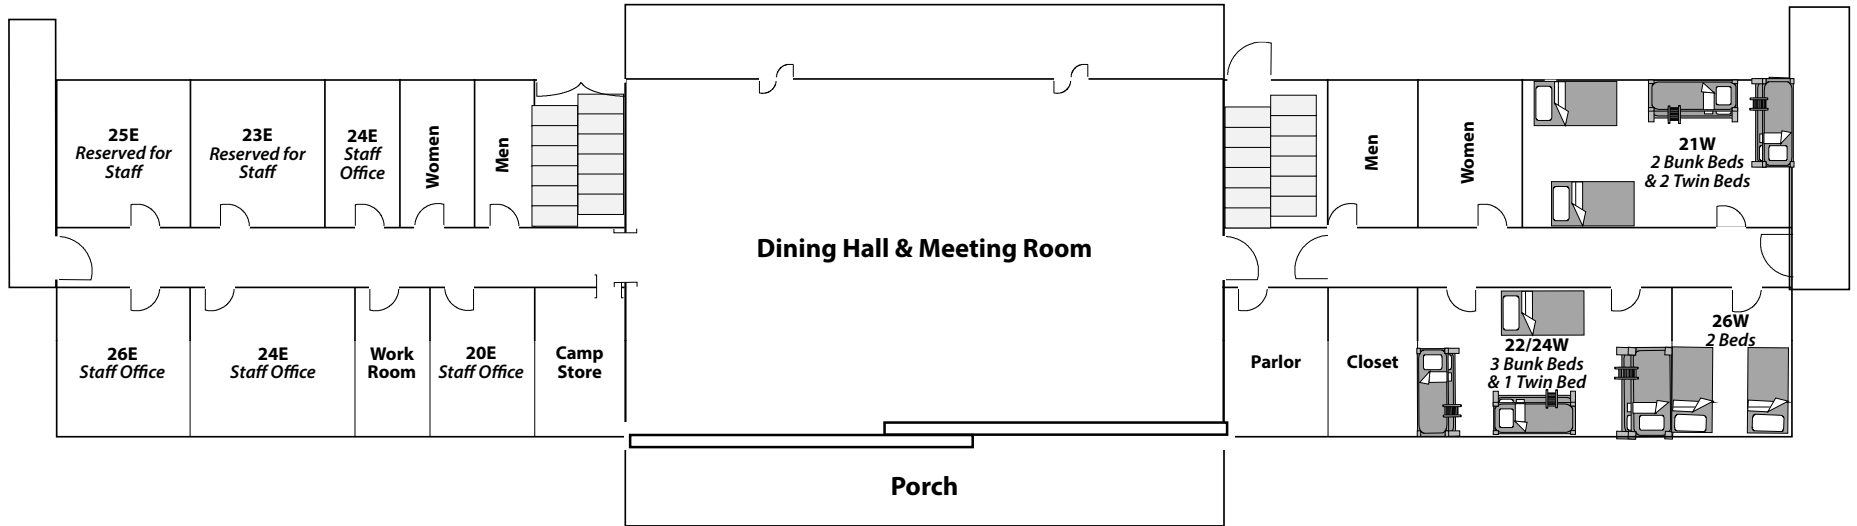

CEDAR LODGE

- Sleeps up to 44 people in 12 rooms -

Upper Cedar Lodge

Lower Cedar Lodge