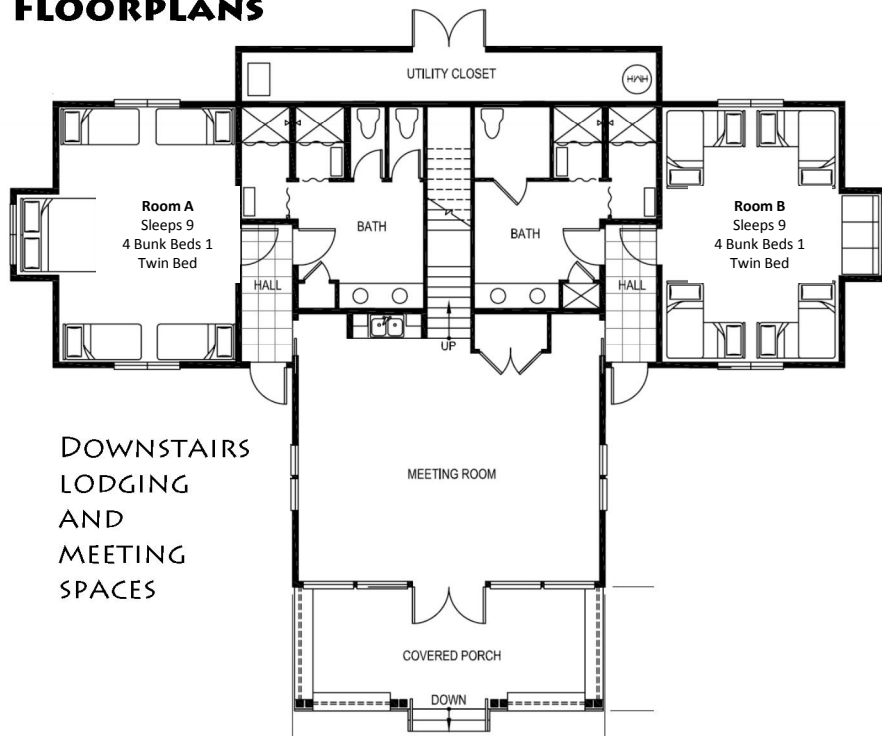

Hickory Cottage

Sleeps 22 people in 4 rooms.

Downstairs: 2 rooms of 9 twin beds.

Upstairs: 2 rooms each with a double bed.

FLOORPLANS

DOWNSTAIRS
LODGING
AND
MEETING
SPACES

UPSTAIRS PRIVATE ROOMS