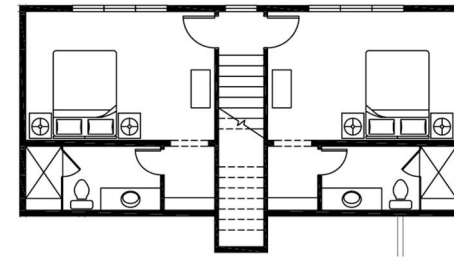

Hickory Cottage

Sleeps 22 people in 4 rooms.

Downstairs: 2 rooms of 9 twin beds.

Upstairs: 2 rooms each with a double bed.

FLOORPLANS

DOWNSTAIRS
LODGING
AND
MEETING
SPACES

UPSTAIRS PRIVATE ROOMS