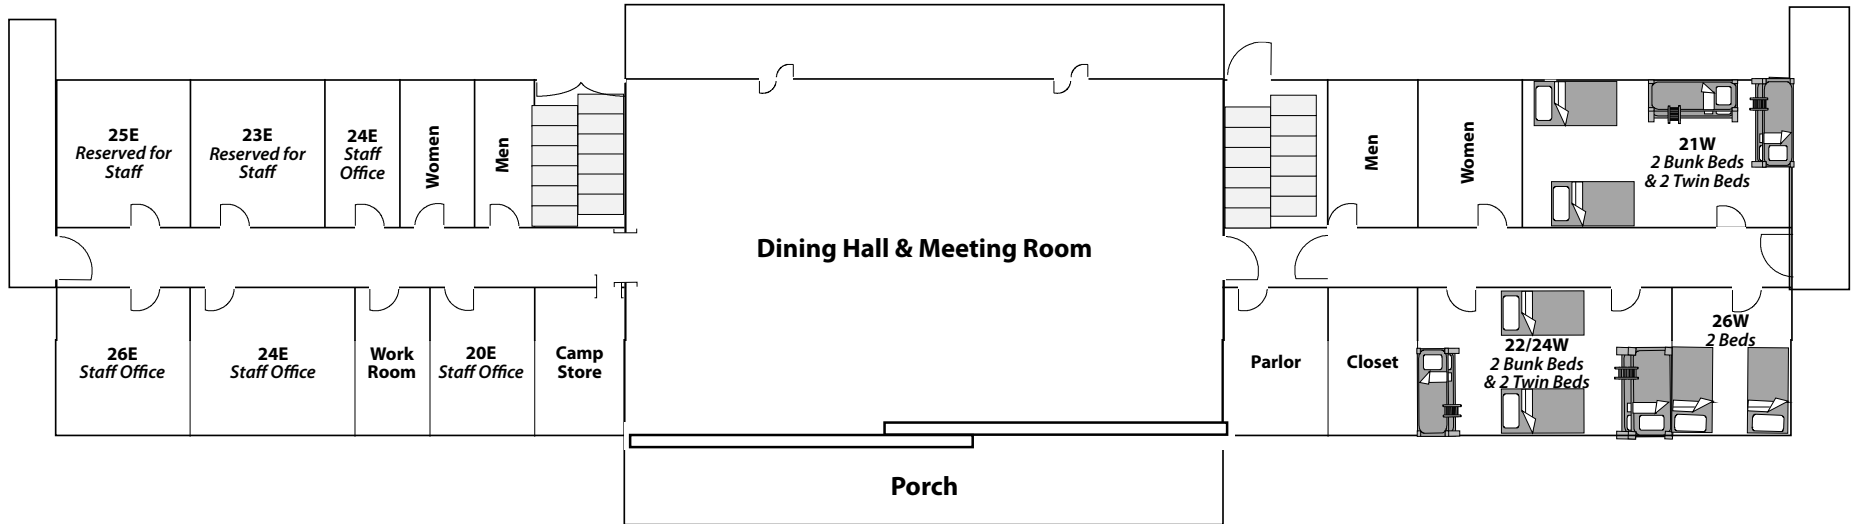

# CEDAR LODGE

- Sleeps up to 44 people in 12 rooms -

Upper Cedar Lodge

Lower Cedar Lodge