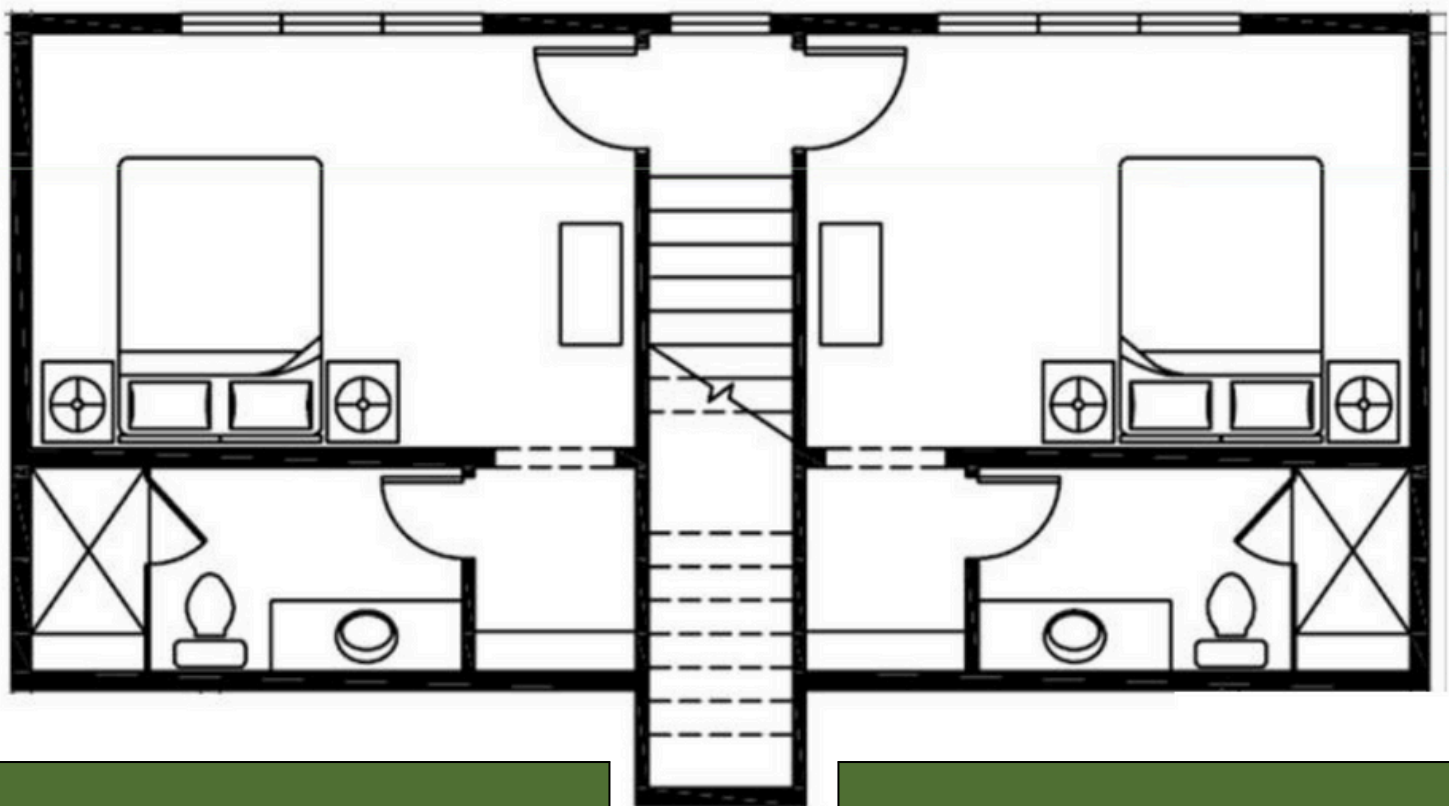

Hickory Cottage

Guests: 22

Check In Time: 3pm

Check Out Time: 11am

Our newest building features a large central meeting area, two group-style rooms that sleep 9 people each, and two private bedrooms upstairs with queen beds and their own bathrooms. This building is nicely appointed and is fully air-conditioned and heated.

Upstairs

1 Queen Bed

4 people

1 Queen Bed

Hickory Upstairs A

1.

2.

Hickory Upstairs B