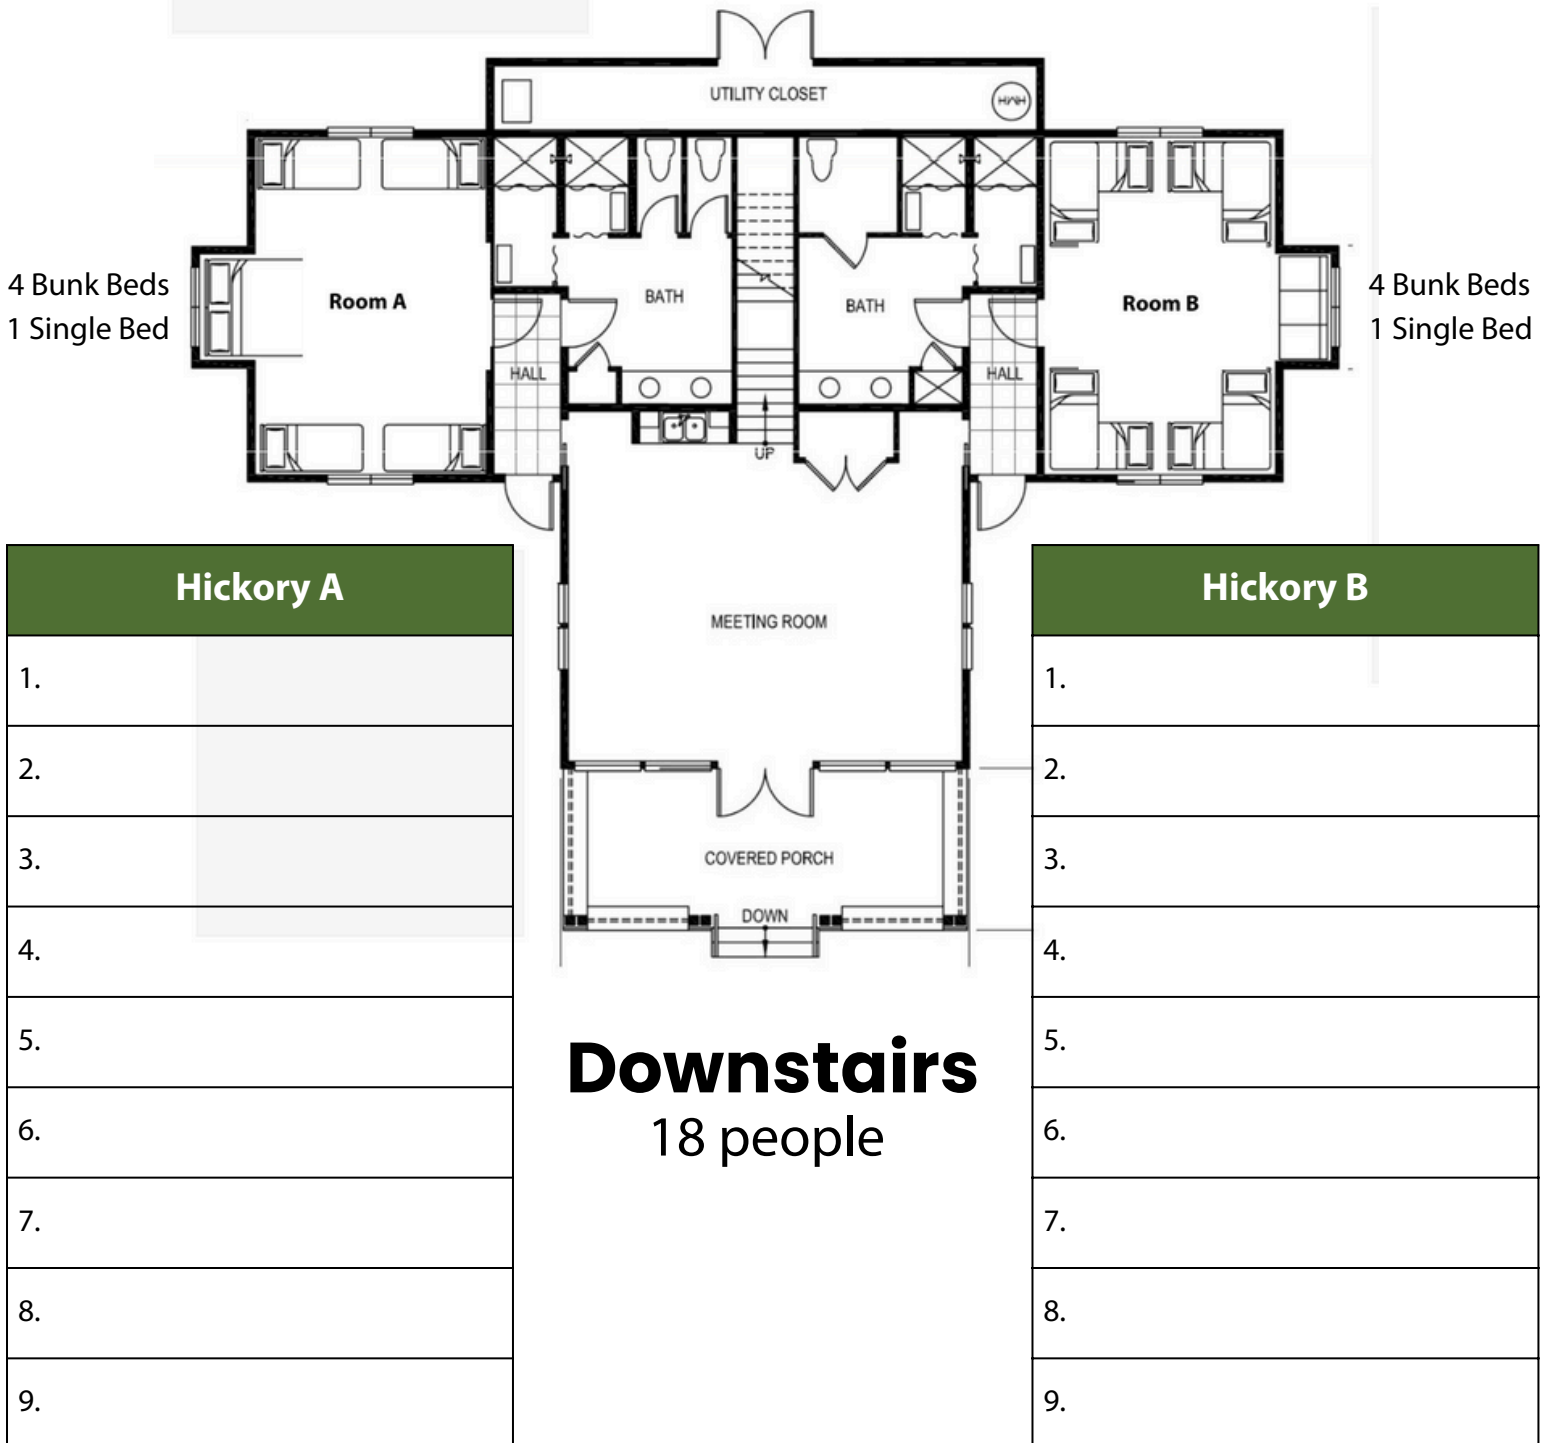

Hickory Cottage

Guests: 22

Check In Time: 3pm

Check Out Time: 11am

Our newest building features a large central meeting area, two group-style rooms that sleep 9 people each, and two private bedrooms upstairs with queen beds and their own bathrooms. This building is nicely appointed and is fully air-conditioned and heated.

Upstairs

1 Queen Bed

4 people

1 Queen Bed

Hickory Upstairs A

1.

2.

Hickory Upstairs B