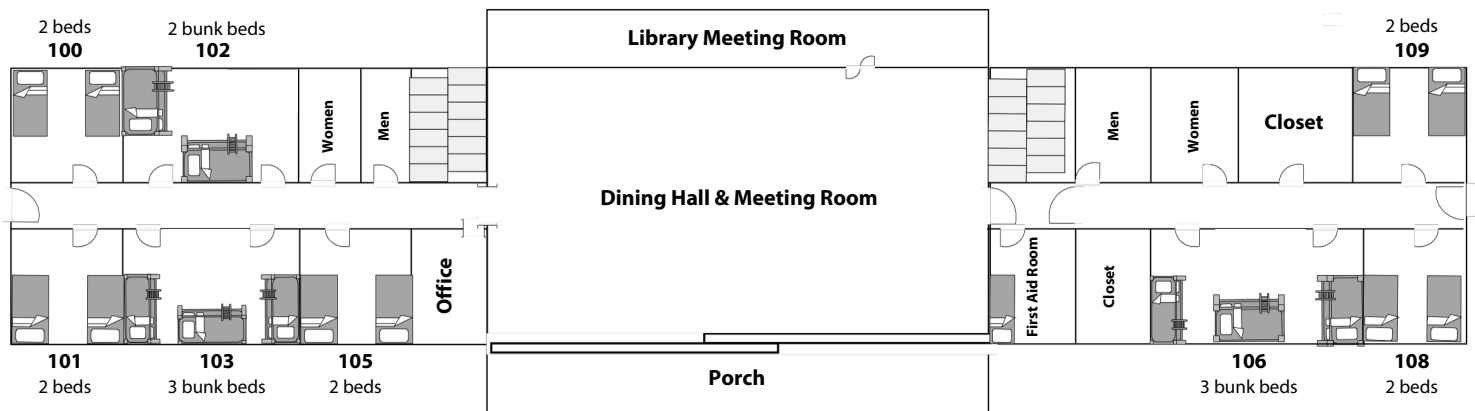

Cedar 100	Cedar 103	Cedar 106	Cedar 109	Cedar 207
1.	1.	1.	1.	1.
2.	2.	2.	2.	2.
Cedar 101	3.	3.	Cedar 206	3.
1.	4.	4.	1.	4.
2.	5.	5.	2.	5.
Cedar 102	6.	6.	3.	6.
1.	Cedar 105	Cedar 108	4.	Cedar 208
2.	1.	1.	5.	1.
3.	2.	2.	6.	2.
4.