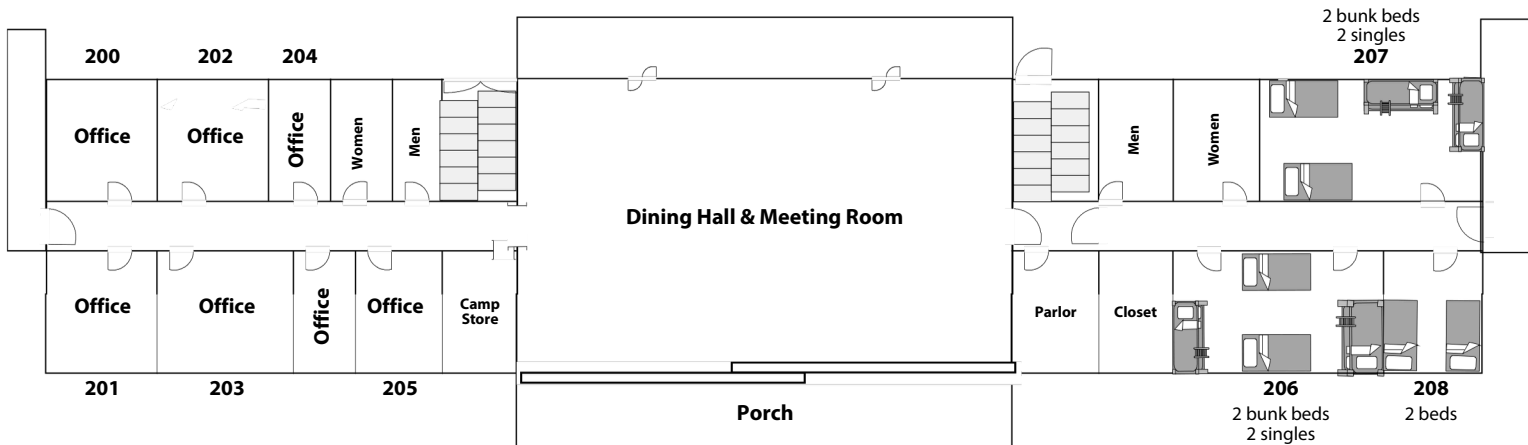

This central lodge at Cedarkirk is the location of the main offices, 2 dining rooms/meeting rooms, upper and lower back porches, and a library. In addition, there are four kinds of housing accommodations including both family-style and dormitory-style rooms.

Upper Cedar Lodge

Lower Cedar Lodge